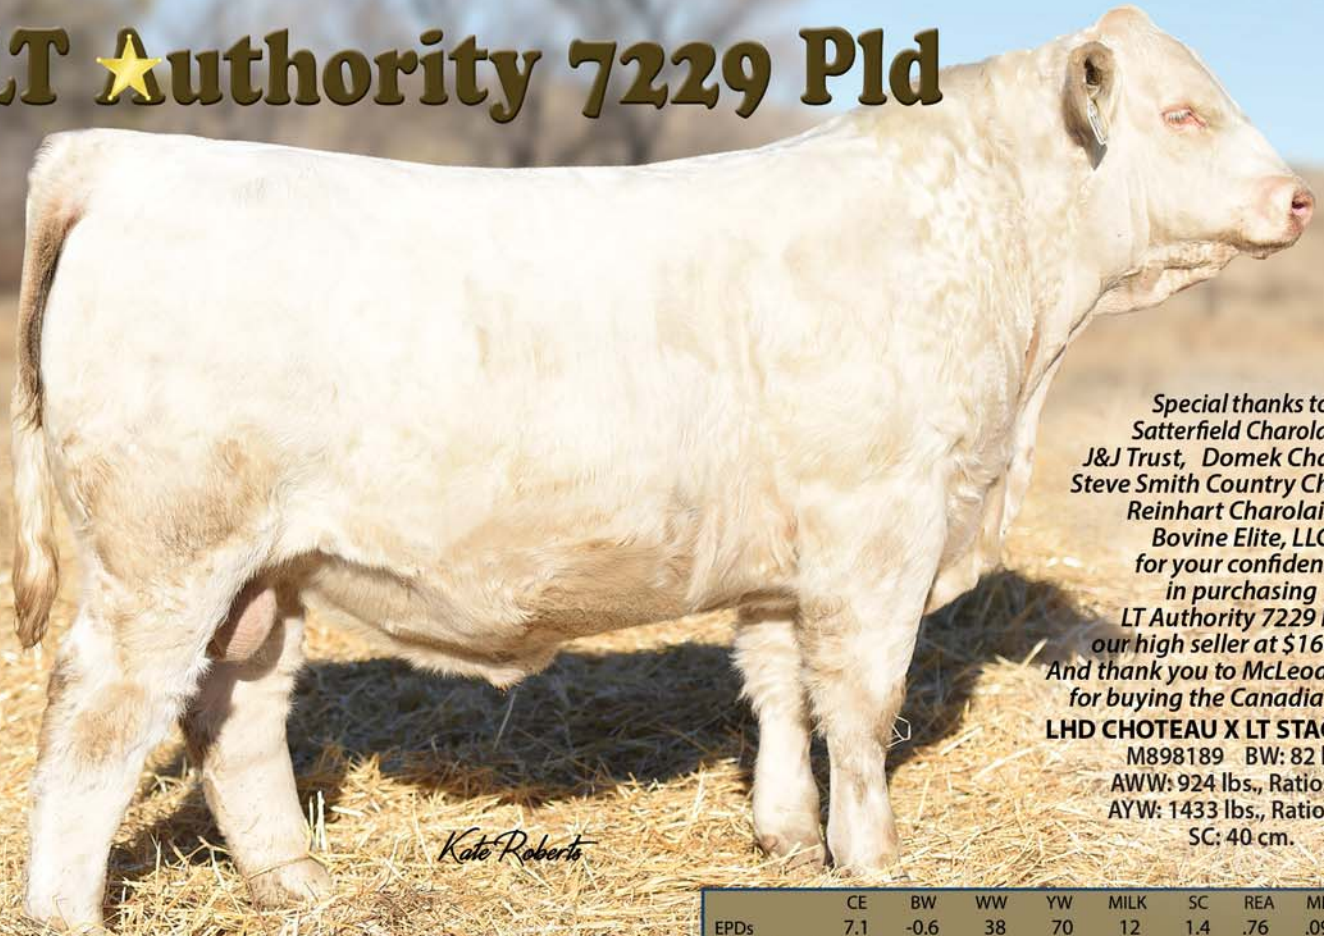

# LT ★ Authority 7229 Pld

Special thanks to  
 Satterfield Charolais,  
 J&J Trust, Domek Charolais,  
 Steve Smith Country Charolais,  
 Reinhart Charolais &  
 Bovine Elite, LLC  
 for your confidence  
 in purchasing  
 LT Authority 7229 Pld,  
 our high seller at \$160,000.  
 And thank you to McLeod Livestock  
 for buying the Canadian rights.  
**LHD CHOTEAU X LT STAGECOACH**  
 M898189 BW: 82 lbs.  
 AWW: 924 lbs., Ratio: 112  
 AYW: 1433 lbs., Ratio: 108  
 SC: 40 cm.